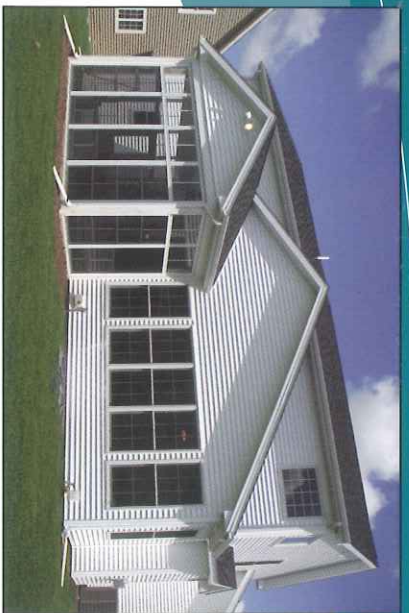

# Enjoy Summertime Breezes... Plus, the cooler Spring and Fall seasons.

**Riviera V4**

Four-Panel Sliding Windows

By **Styleline**

These easy-to-open/easy-to-close windows with fully screened openings provide an attractive and versatile way to enjoy the seasons. Give your guests a relaxing way to enjoy your company or just enjoy the ambience of outdoor living without the insects. When closed, the tinted windows provide privacy, protection from the summer sun or protection from changeable weather. Season after season, Styleline Riviera V4 windows offer more enjoyment from your outdoor living area.

Because Riviera V4 Sliding Panel Windows are custom-made they can be manufactured to fit existing openings without reframing; or a completely new structure designed specifically for your needs.