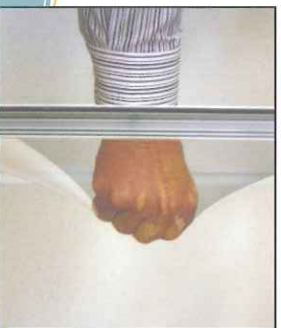

Memory Vinyl Glazing Colors

If accidentally distorted, Memory Vinyl glazing returns to its original shape within minutes.

Styleline Riviera V4 Features:

- Durable, Extruded Aluminum Frames
- Electrostatically painted frames for lasting beauty
- Standard colors: White, Almond, Bronze and Sandstone
- Fashion colors: Hunter Green, Colonial Red, Raven Black, Clay, Cranberry and Brown
- Custom colors available
- Custom-made to fit any size opening
- Choice of Charcoal, Bronze and Clear vinyl-glazing
- Memory Vinyl returns to original shape within minutes if distorted
- Panels remove for easy cleaning from the inside
- Available SunScreen reduces solar heat in the summer and adds privacy
- Special pet-resistant PetScreening is also available in Black